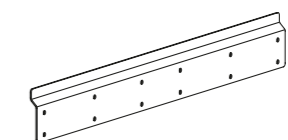

VENTANA QUADRATA
VENTANA RETTANGOLARE

FISSAGGIO / FIXING

su lastra di acciaio INOX AISI
304, spessore 1 cm (senza led),
4 cm (con led) / on AISI 304
stainless steel plate, 1 cm
thickness (without led), 4 cm
thickness (with led)