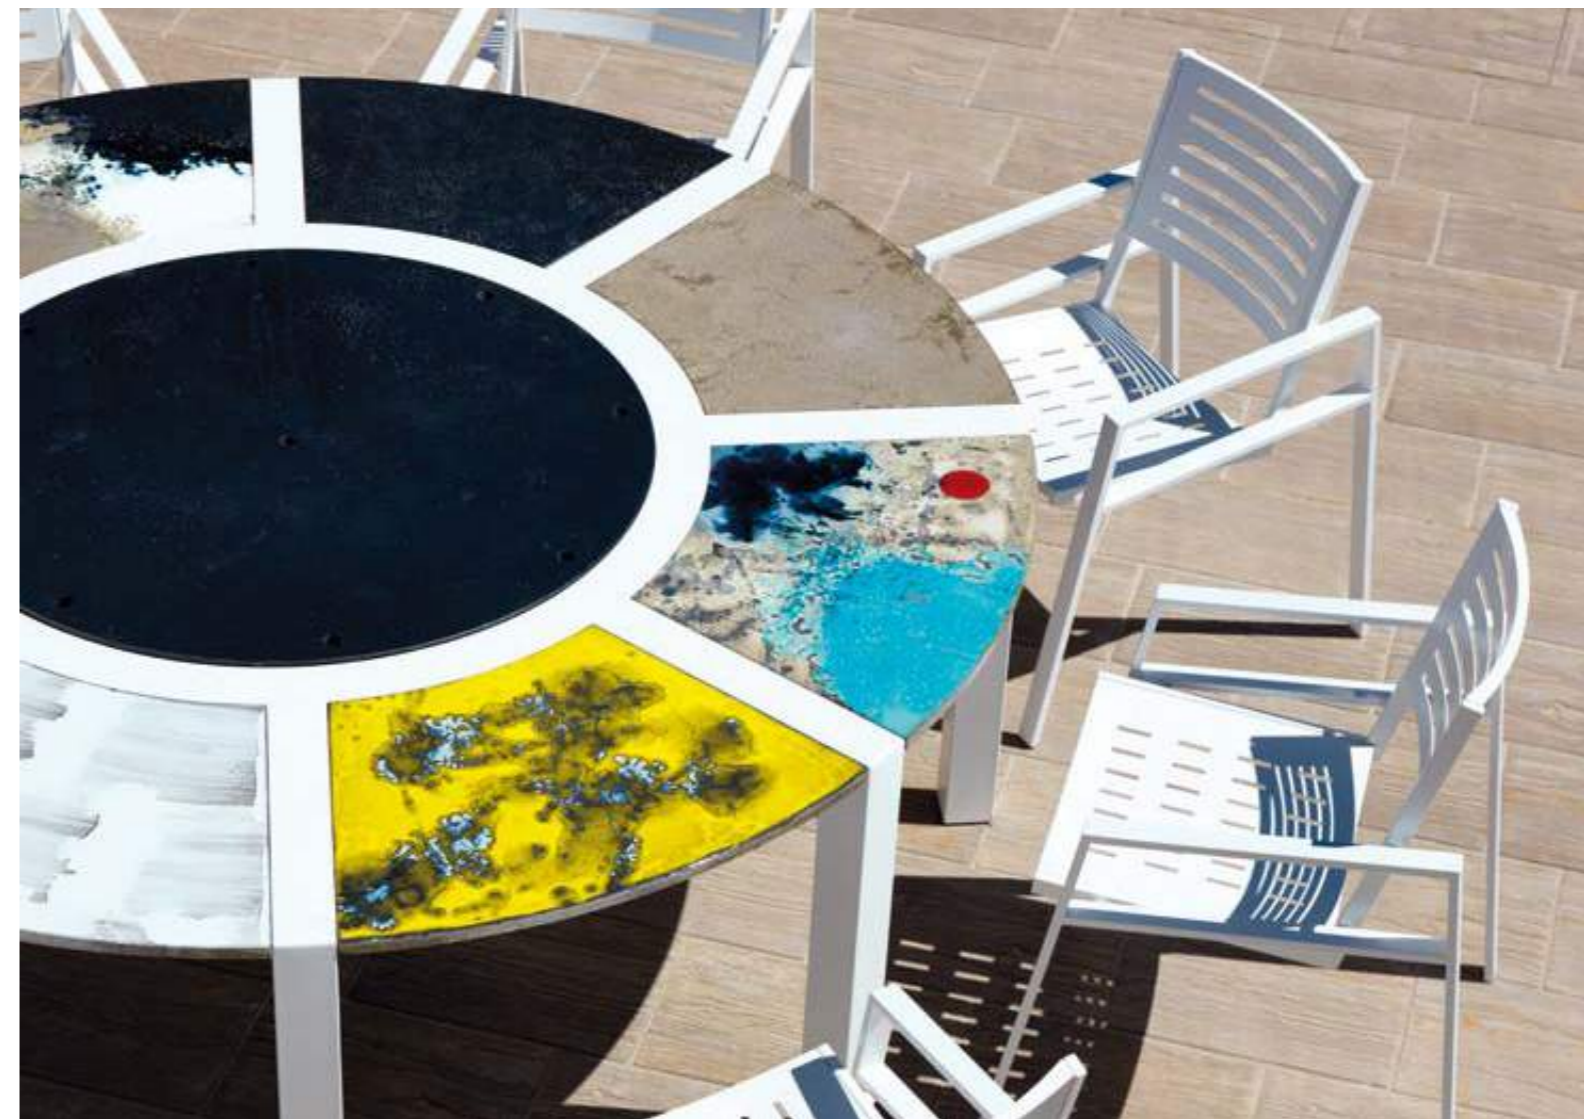

OCTOPUS inox 8 posti / seats

deco / pattern MIX DI DECORI / PATTERN MIX
finitura / finish ACCIAIO INOX BIANCO /
WHITE STAINLESS STEEL

MIA poltrona / armchair

finitura / finish ACCIAIO INOX BIANCO /
WHITE STAINLESS STEEL